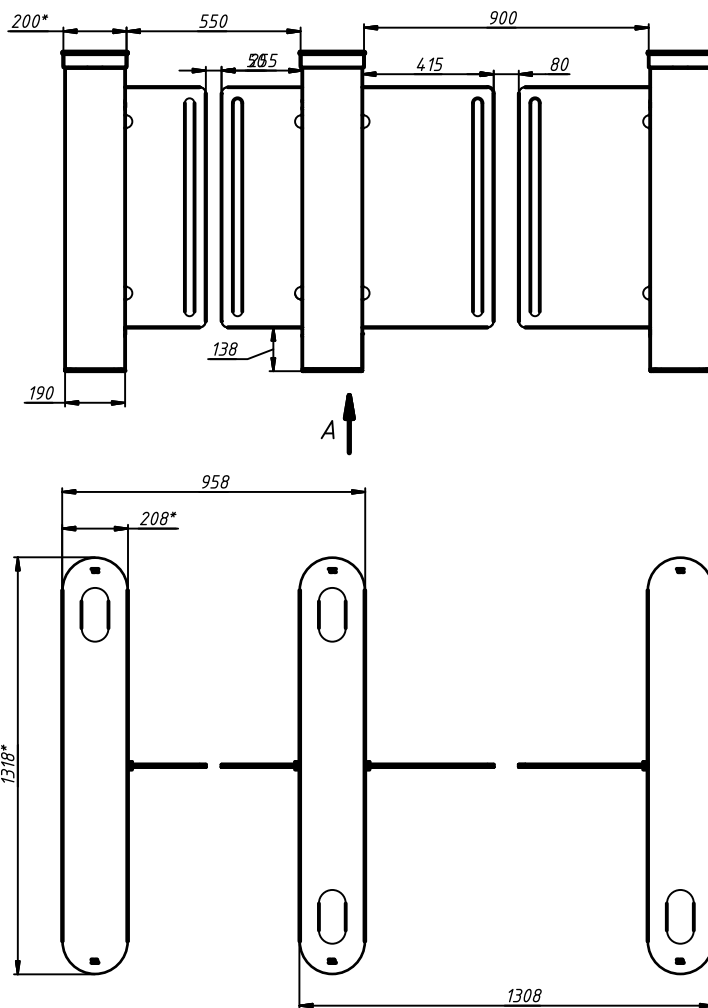

Technical Specifications:

Unit width, mm	950 (958*)
Unit length, mm	1310 (1318*)
Unit height, mm	1000 (1010*)
Mechanism	Motorized

Controlled by:

access control system;

manual control

When power goes OFF both directions are free.

Electrical Specifications:

- Voltage:
  - from the AC (100-240)V, 50/60Hz;
  - from a DC source 12 V;
- Maximum power consumption 155W per pass.

Materials*

Standard housing	Brushed SS AISI 304
Available housing	Brushed SS AISI 316 Polished SS AISI 304 Polished SS AISI 316 Powder coated RAL
Top lid	Black glass

Installation areas:

- Governmental Institutions
- Military Bases
- Nuclear Power Plants
- Production sites (Industrial Plants)
- Commercial areas
- Financial institutions
- Airport Premises
- Business (Office) Centers
- Hotels
- Sport Complexes
- Recreation areas
- Urban areas
- Education Institutions
- others

* Overall dimension for the turnstile with glass top

* other materials and colors available optionally up on request

www.tiso.global
+380 (44) 291-21-11
e-mail: sales@tiso.global