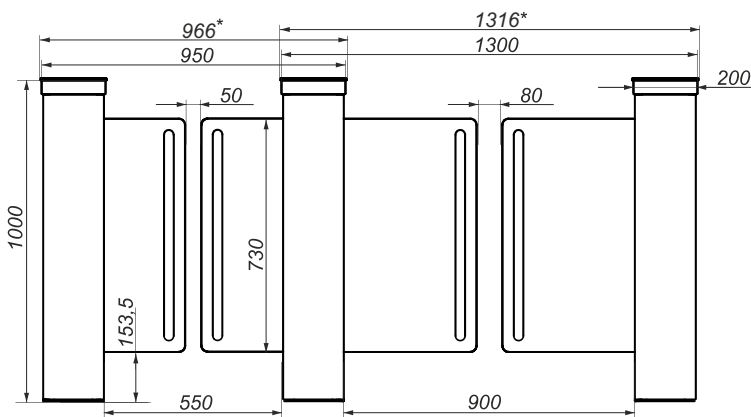

Technical Specifications:

Unit width, mm	950 (966*)
Unit length, mm	1310 (1316*)
Unit height, mm	1000
Mechanism	Motorized

Controlled by:

access control system;

manual control

When power goes OFF both directions are free.

Electrical Specifications:

- Voltage:
  - from the AC (100-240)V, 50/60Hz;
  - from a DC source 12 V;
- Maximum power consumption 155W per pass.

Materials*

Standard housing	Brushed SS AISI 304
Available housing	Brushed SS AISI 316 Polished SS AISI 304 Polished SS AISI 316 Powder coated RAL
Top lid	Black glass