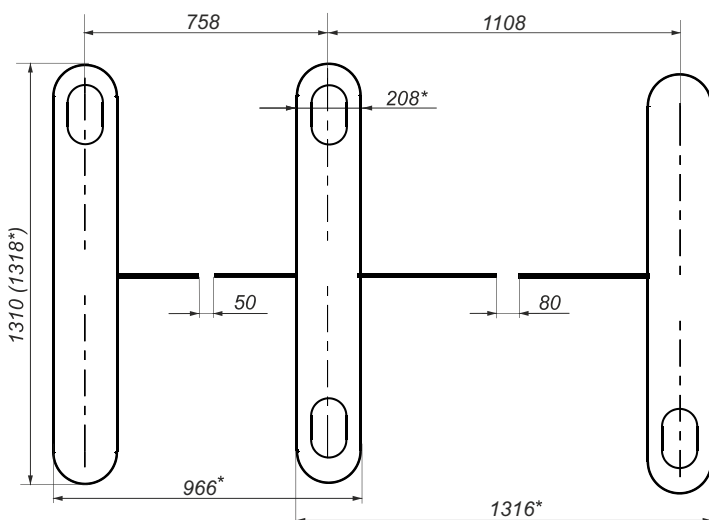

Installation areas:

- Governmental Institutions
- Military Bases
- Nuclear Power Plants
- Production sites (Industrial Plants)
- Commercial areas
- Financial institutions
- Airport Premises
- Business (Office) Centers
- Hotels
- Sport Complexes
- Recreation areas
- Urban areas
- Education Institutions
- others

* Overall dimension for the turnstile with glass top

* other materials and colors available optionally up on request

www.tiso.global
+380 (44) 291-21-11
e-mail: sales@tiso.global